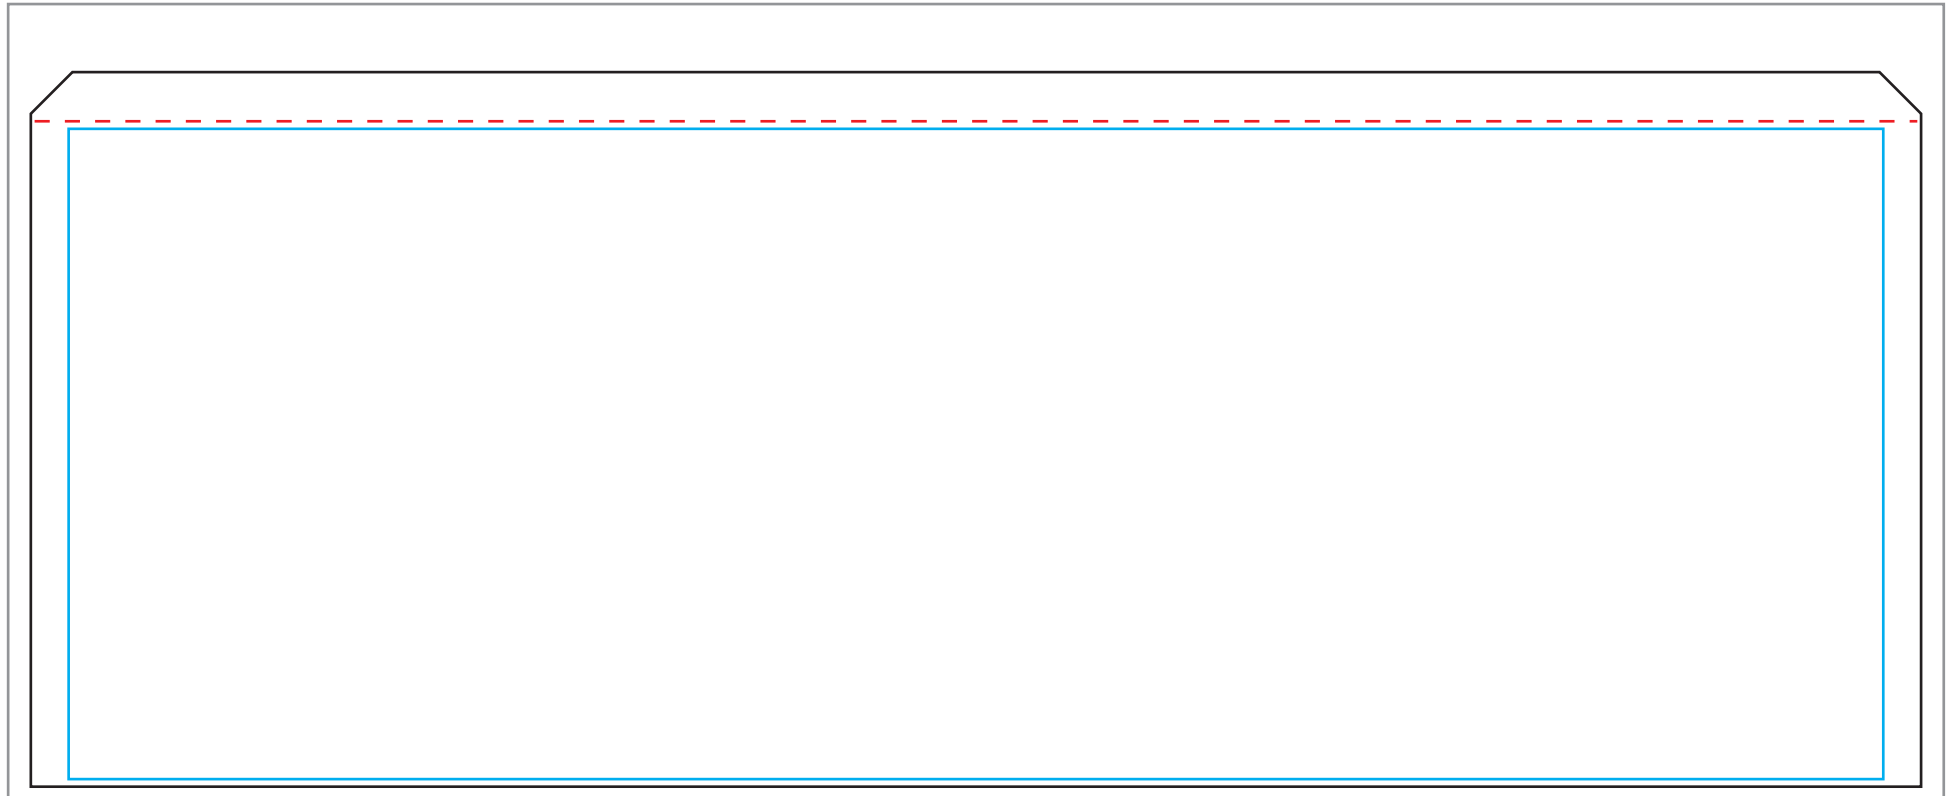

Deluxe Pop Up Tent T8

Proof Date	Quantity	Job Number	Template Date
			2015.12.7

8x8ft Roof Panel

8ft Back Wall

8ft Side Wall (Half)

- File Built at 10%
- Must be vectorgraph
- CMYK color
- Resolutions must be above 150 dpi/inch (@ 100% of actual size)
- All fonts must be created to outlines
- Embed all images in final document

8ft Roof Panel

Plane Size
W251xH185cm

Bleed line

Seam line

Safe area

Section Line

8ft Back Wall

Finished size
W250xH220cm

Bleed line

Seam line

Safe area

Section Line

8ft Side Wall (Half)

Finished size
W250xH94cm

Bleed line

Seam line

Safe area

Section Line