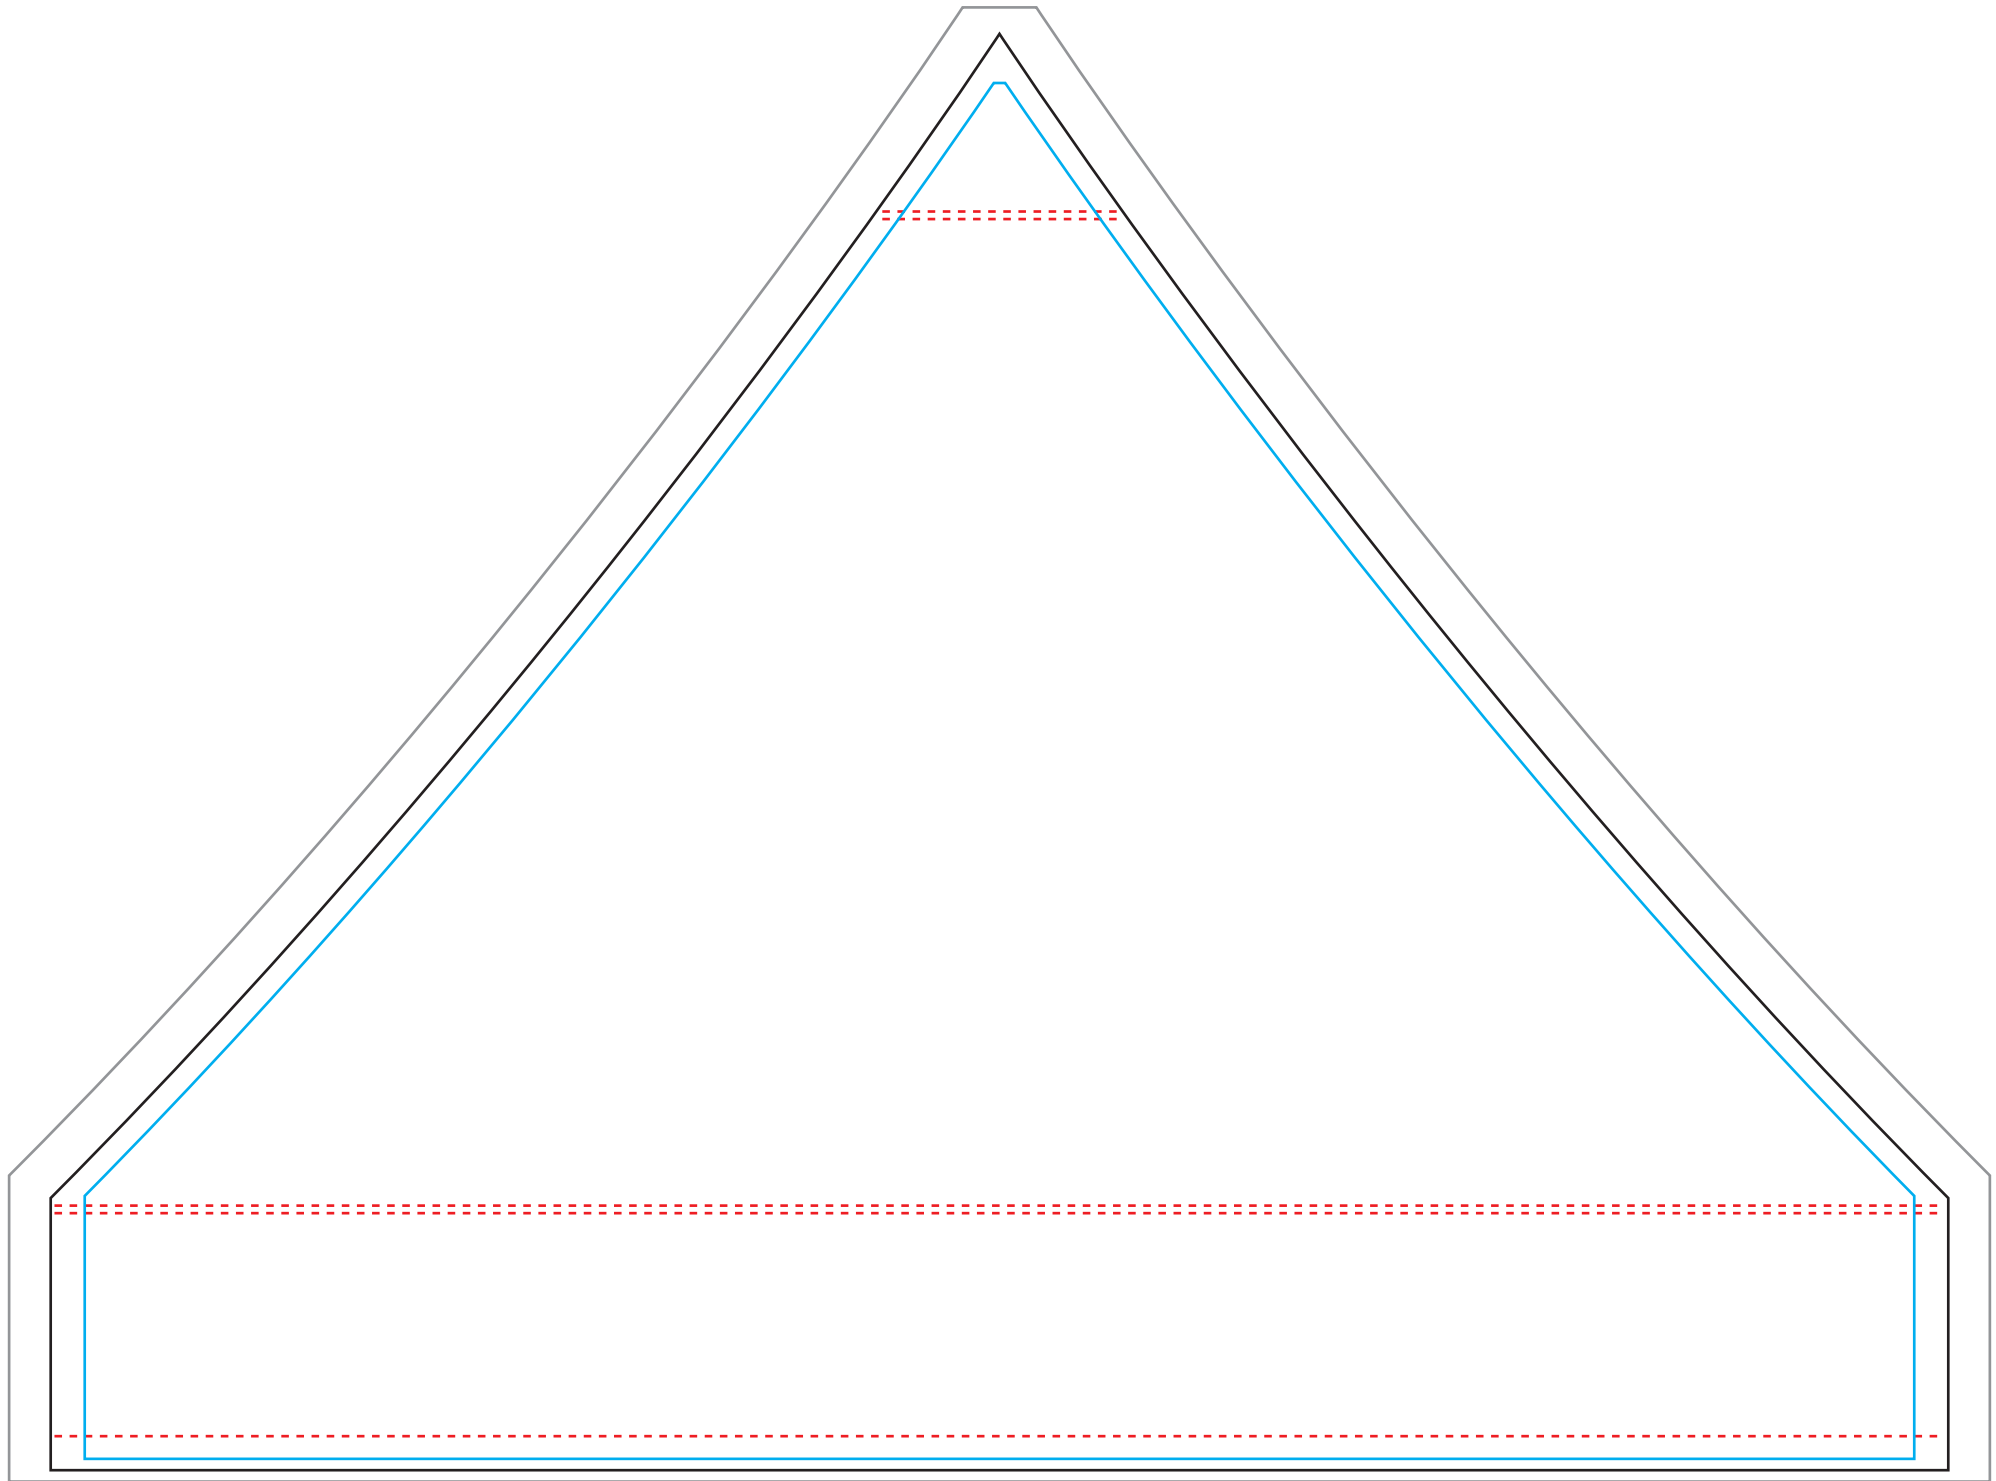

Deluxe Pop Up Tent T8

Proof Date	Quantity	Job Number	Template Date
			2015.12.7

8x8ft Roof Panel

8ft Back Wall

8ft Side Wall (Half)

- File Built at 10%
- Must be vectorgraph
- CMYK color
- Resolutions must be above 150 dpi/inch (@ 100% of actual size)
- All fonts must be created to outlines
- Embed all images in final document

8ft Roof Panel

Plane Size
W251xH185cm

Bleed line

Seam line

Safe area

Section Line

8ft Back Wall

Finished size
W250xH220cm

Bleed line

Seam line

Safe area

Section Line

8ft Side Wall (Half)

Finished size
W250xH94cm

Bleed line

Seam line

Safe area

Section Line