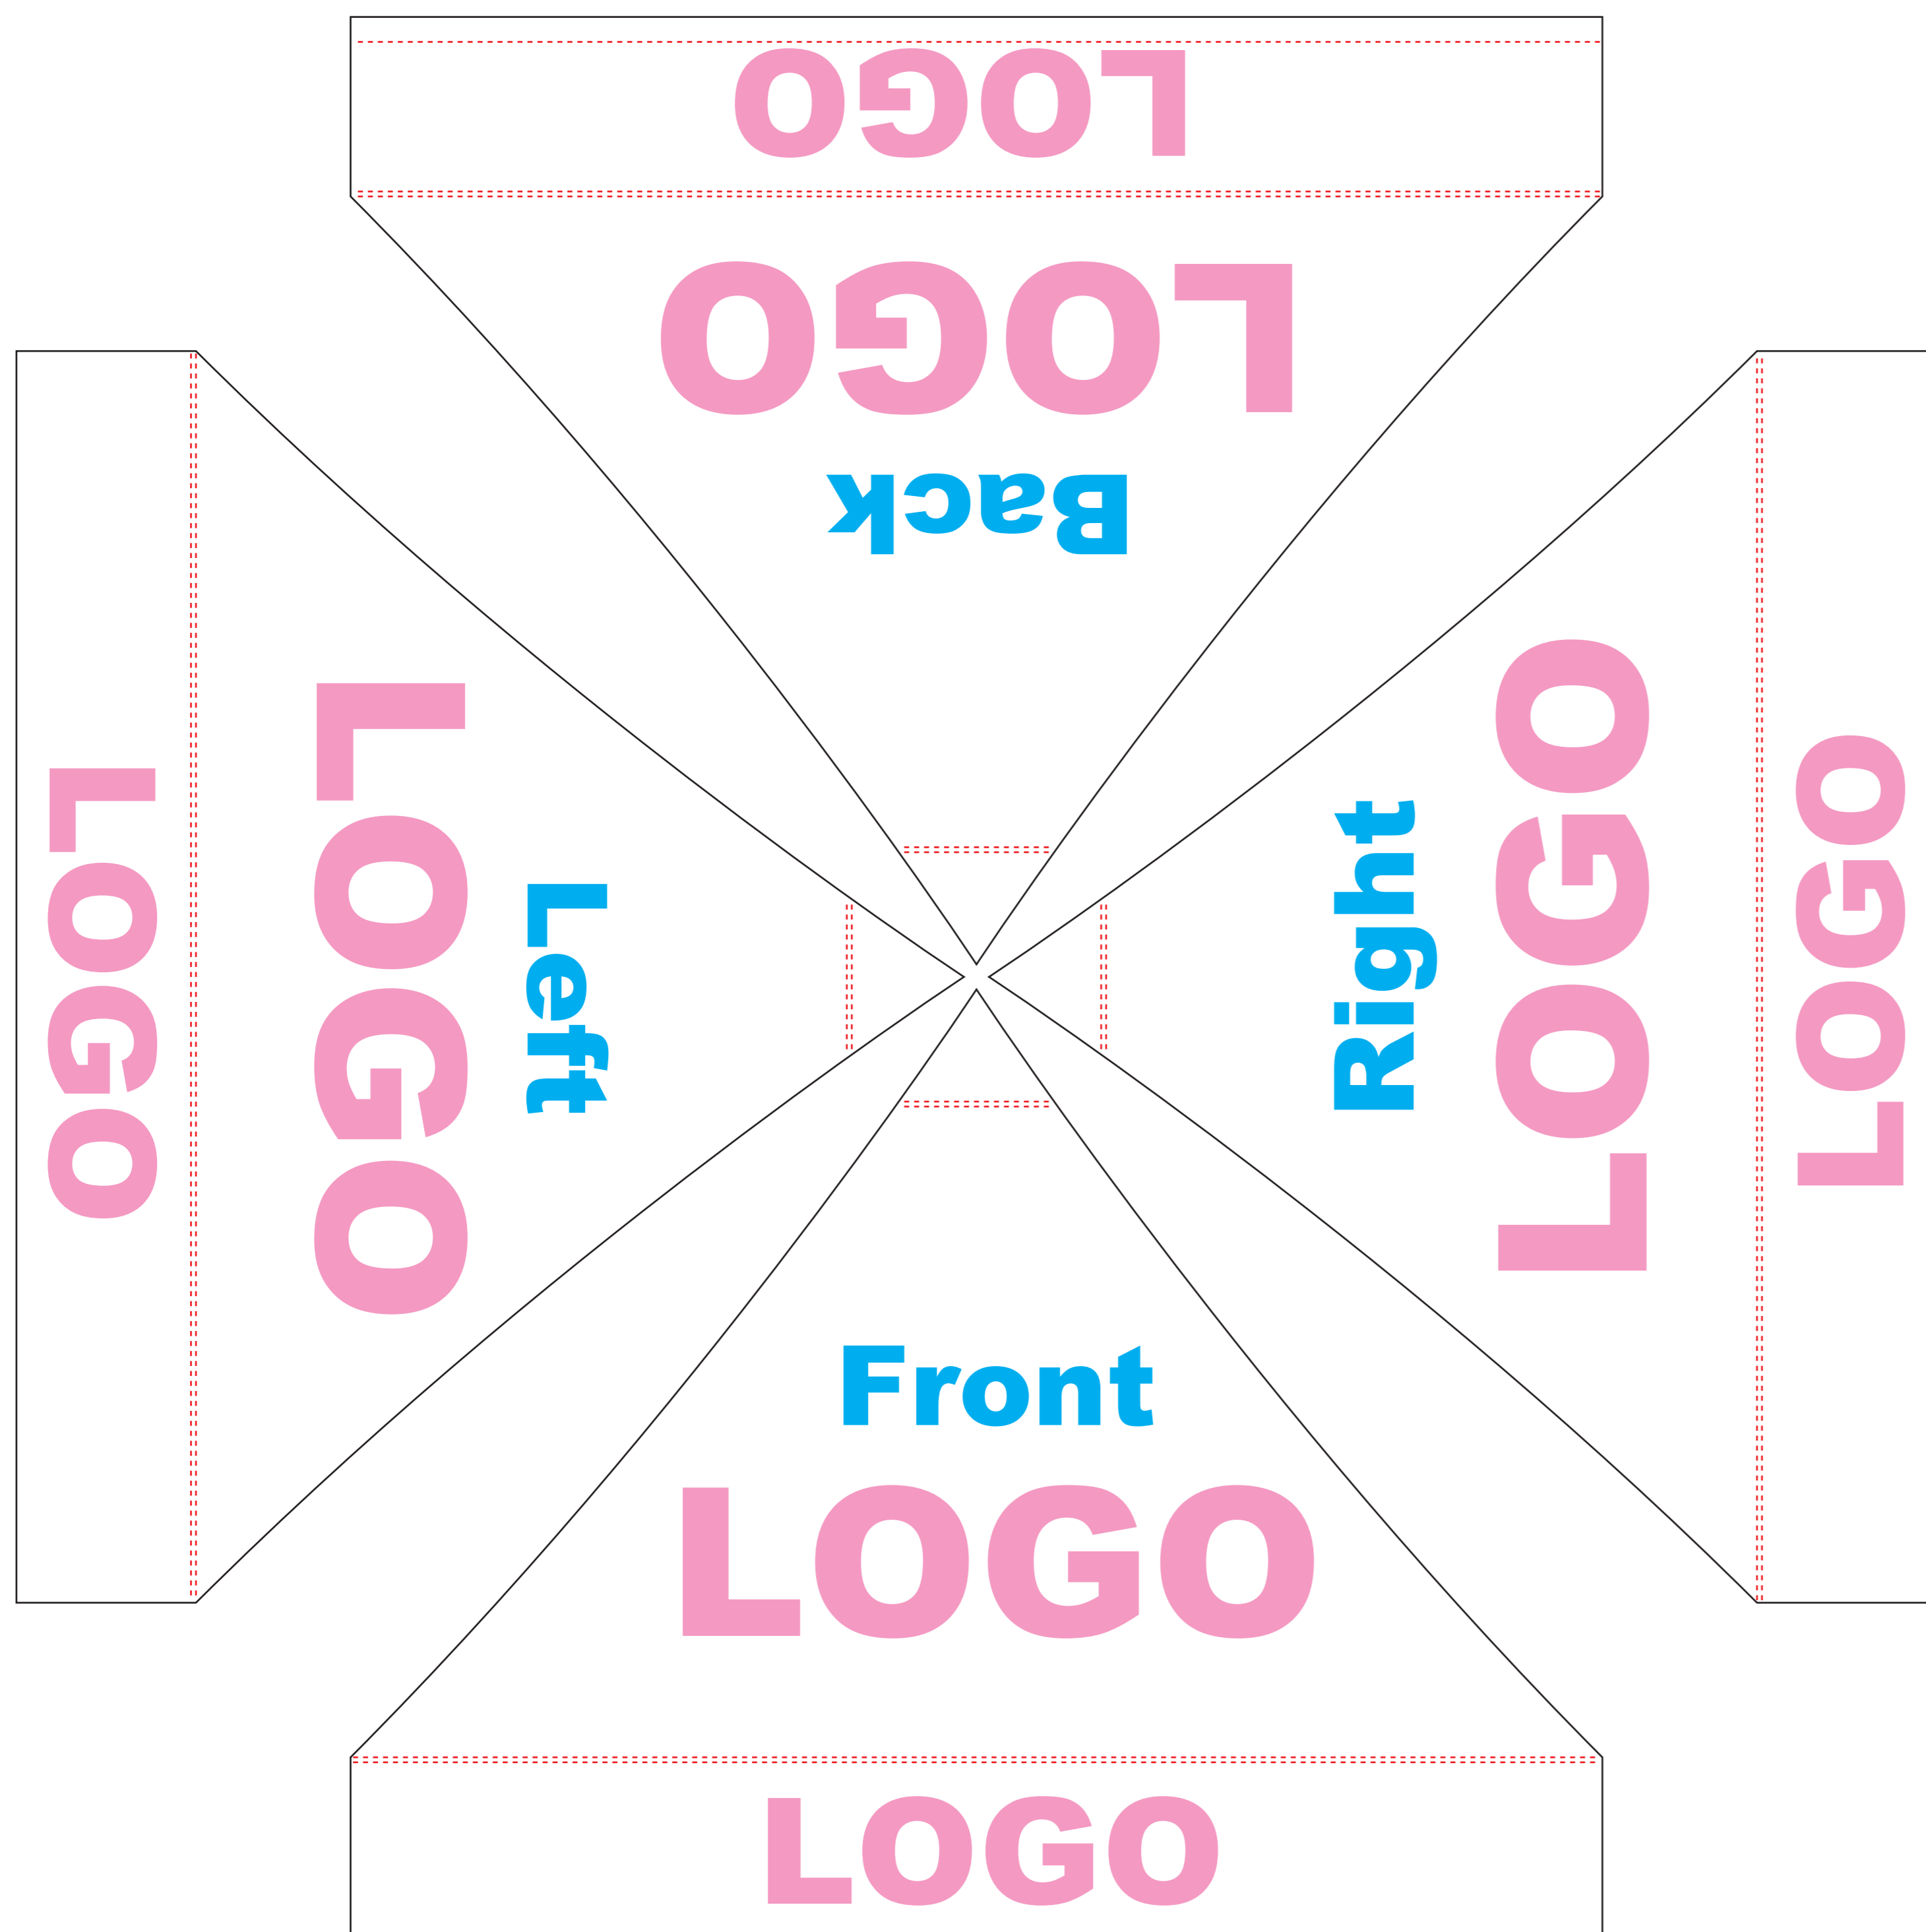

Deluxe Pop Up Tent T8

Proof Date	Quantity	Job Number	Template Date
			2015.12.7

8x8ft Roof Panel

8ft Back Wall

8ft Side Wall (Half)

- File Built at 10%
- Must be vectorgraph
- CMYK color
- Resolutions must be above 150 dpi/inch (@ 100% of actual size)
- All fonts must be created to outlines
- Embed all images in final document

8ft Roof Panel

Plane Size
W251xH185cm

Bleed line

Seam line

Safe area

Section Line

8ft Back Wall

Finished size
W250xH220cm

Bleed line

Seam line

Safe area

Section Line

8ft Side Wall (Half)

Finished size
W250xH94cm

Bleed line

Seam line

Safe area

Section Line